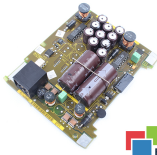

710010501 EWK-X20 710010604 SIEMENS

Used SIEMENS 710010501 SIEMENS
Tested and cleaned.
24 months guarantee
Dedicated courier
Delivery across Europe even in 24h

TECHNICAL DATA

MANUFACTURER	SIEMENS
MODEL	710010501 SIEMENS
CATEGORY	Cards and parameter modules
WEIGHT [KG]	1.0
HEIGHT [CM]	3.0
LENGHT [CM]	13.0
WIDTH [CM]	11.0

24/7 SUPPORT AVAILABLE
[+48 71 750 09 78](tel:+48717500978)

WRITE TO US
info@rgbelektronika.pl